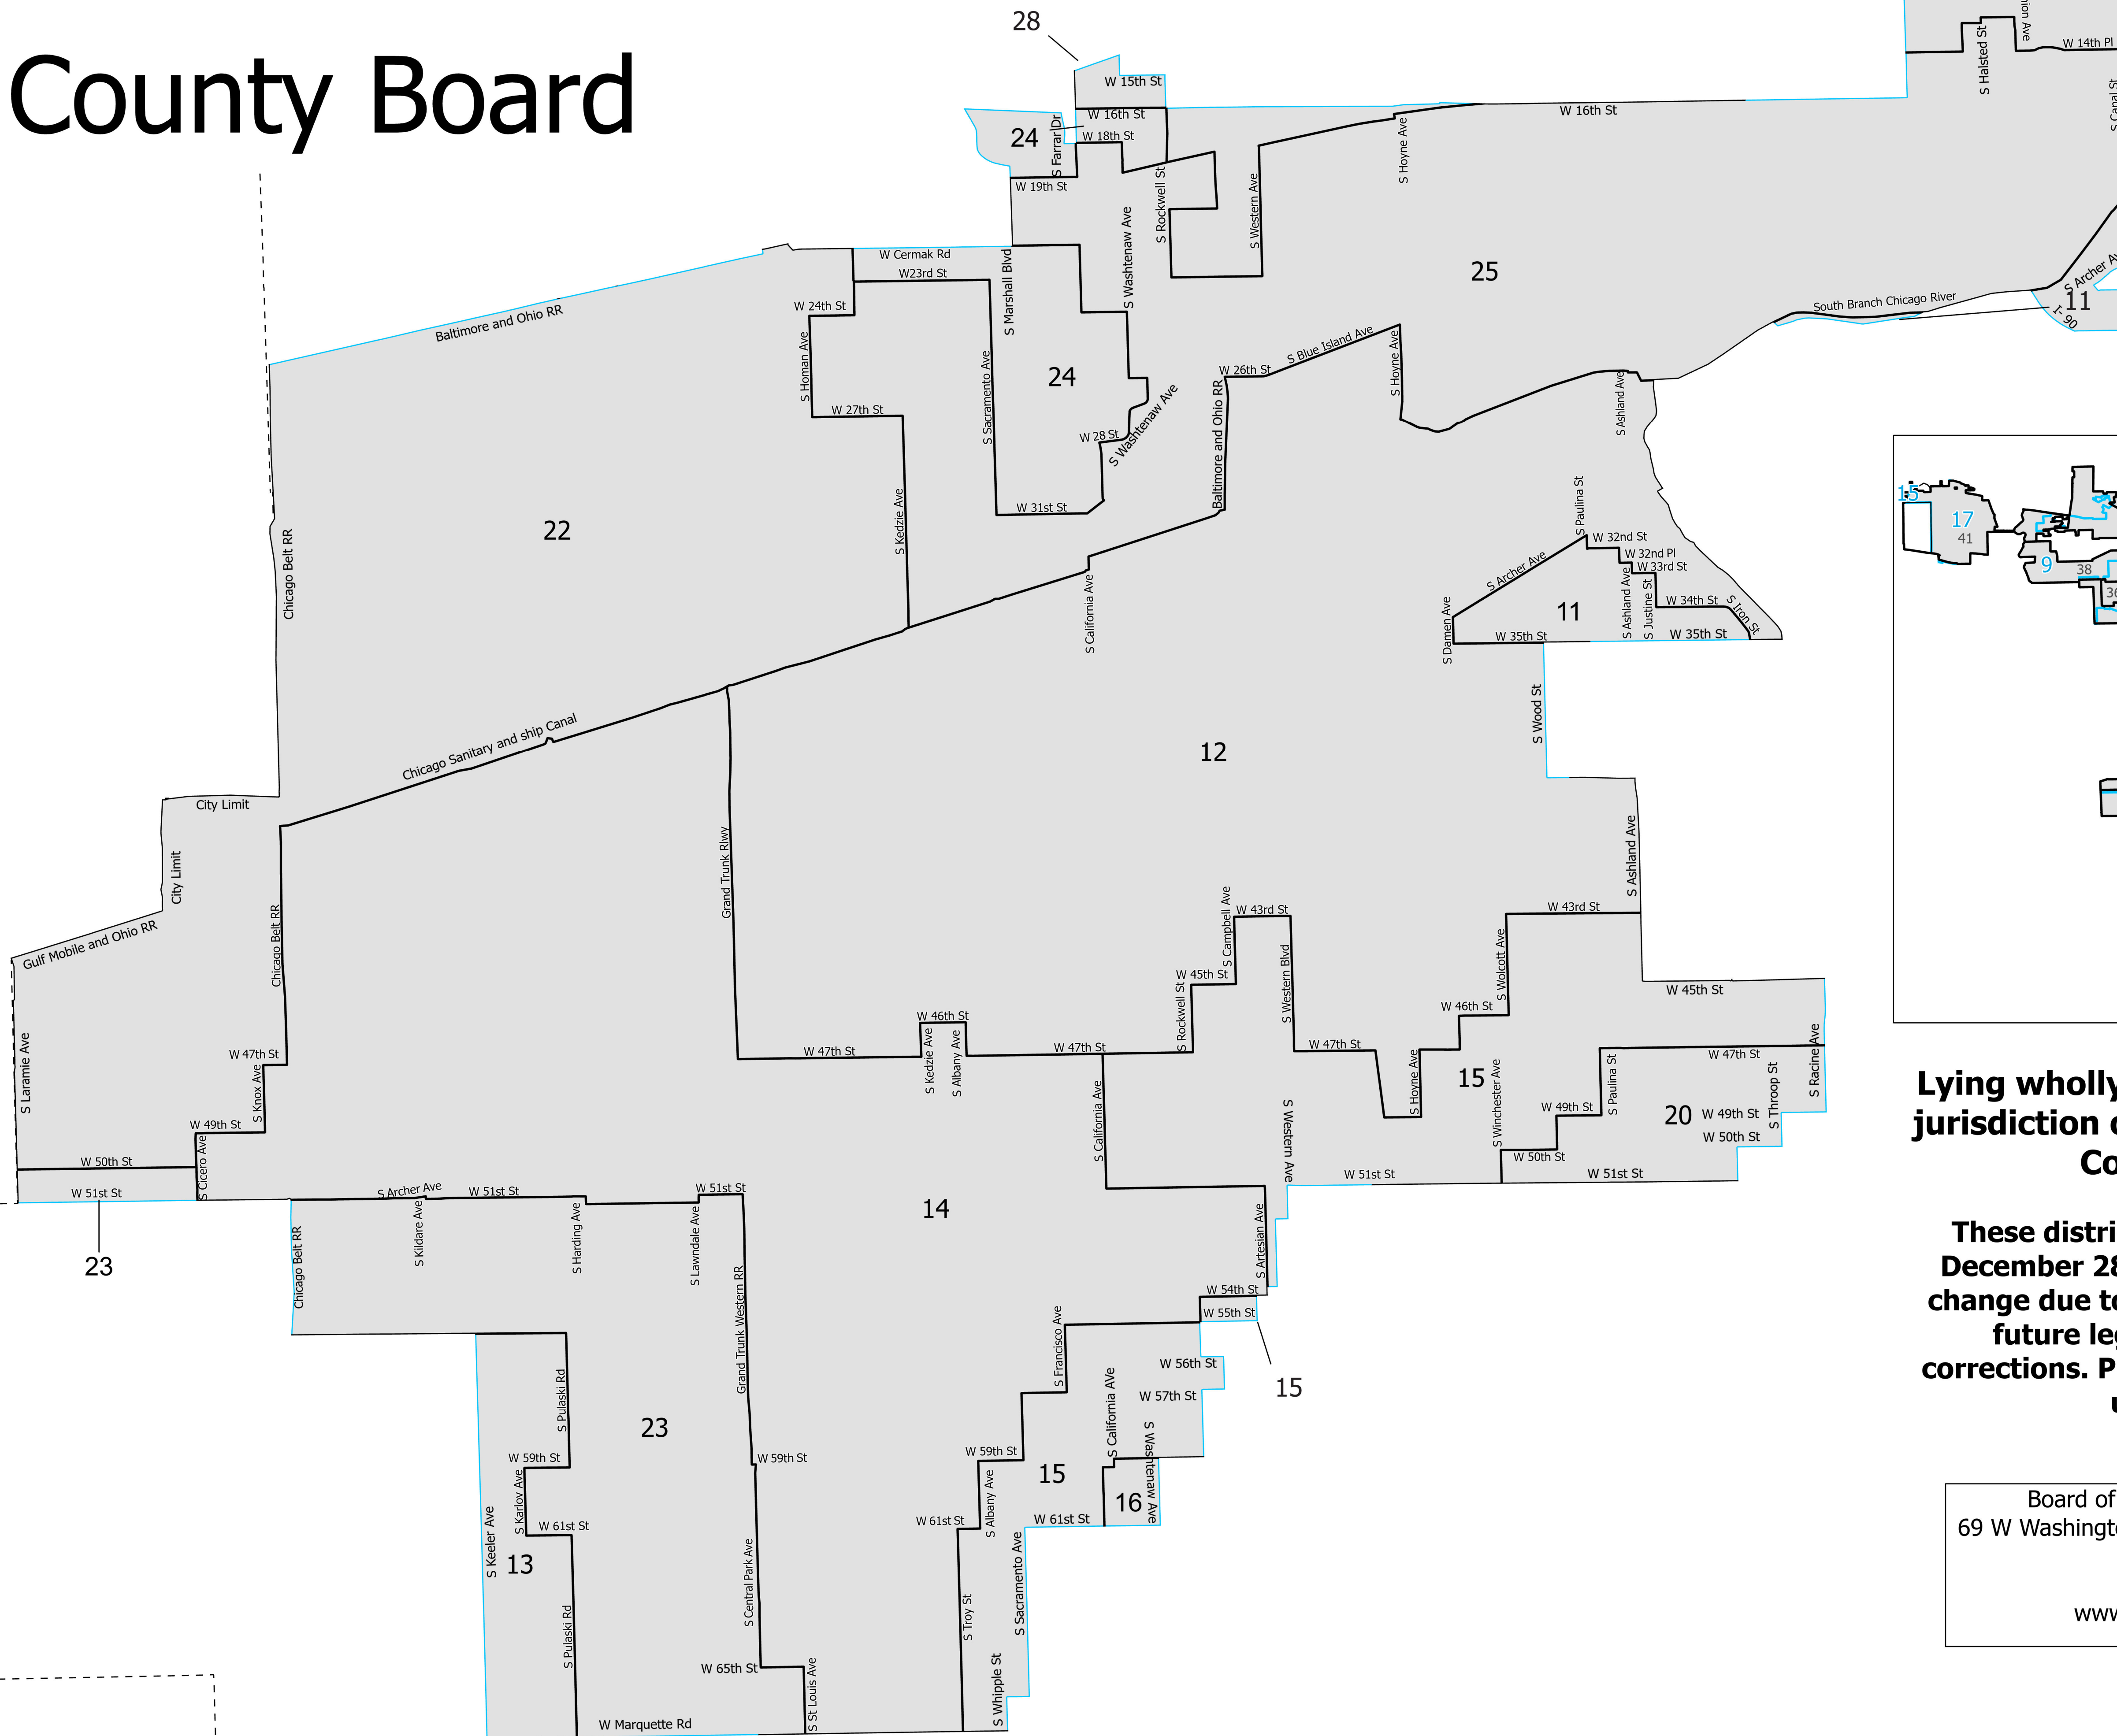

7th District Cook County Board

Lying wholly or partially within the jurisdiction of the Board of Election Commissioners

These district maps are current as of December 28, 2021 and are subject to change due to pending litigation and/or future legislation, referenda or corrections. Please check periodically for updated maps

Board of Elections - City of Chicago
69 W Washington, Suite 600, Chicago, IL 60602
312-269-7900
www.chicagoelections.gov

N
Scale: 1:20,000

- Legend
- Chicago Boundary
 - Chicago Wards
 - Cook County Districts