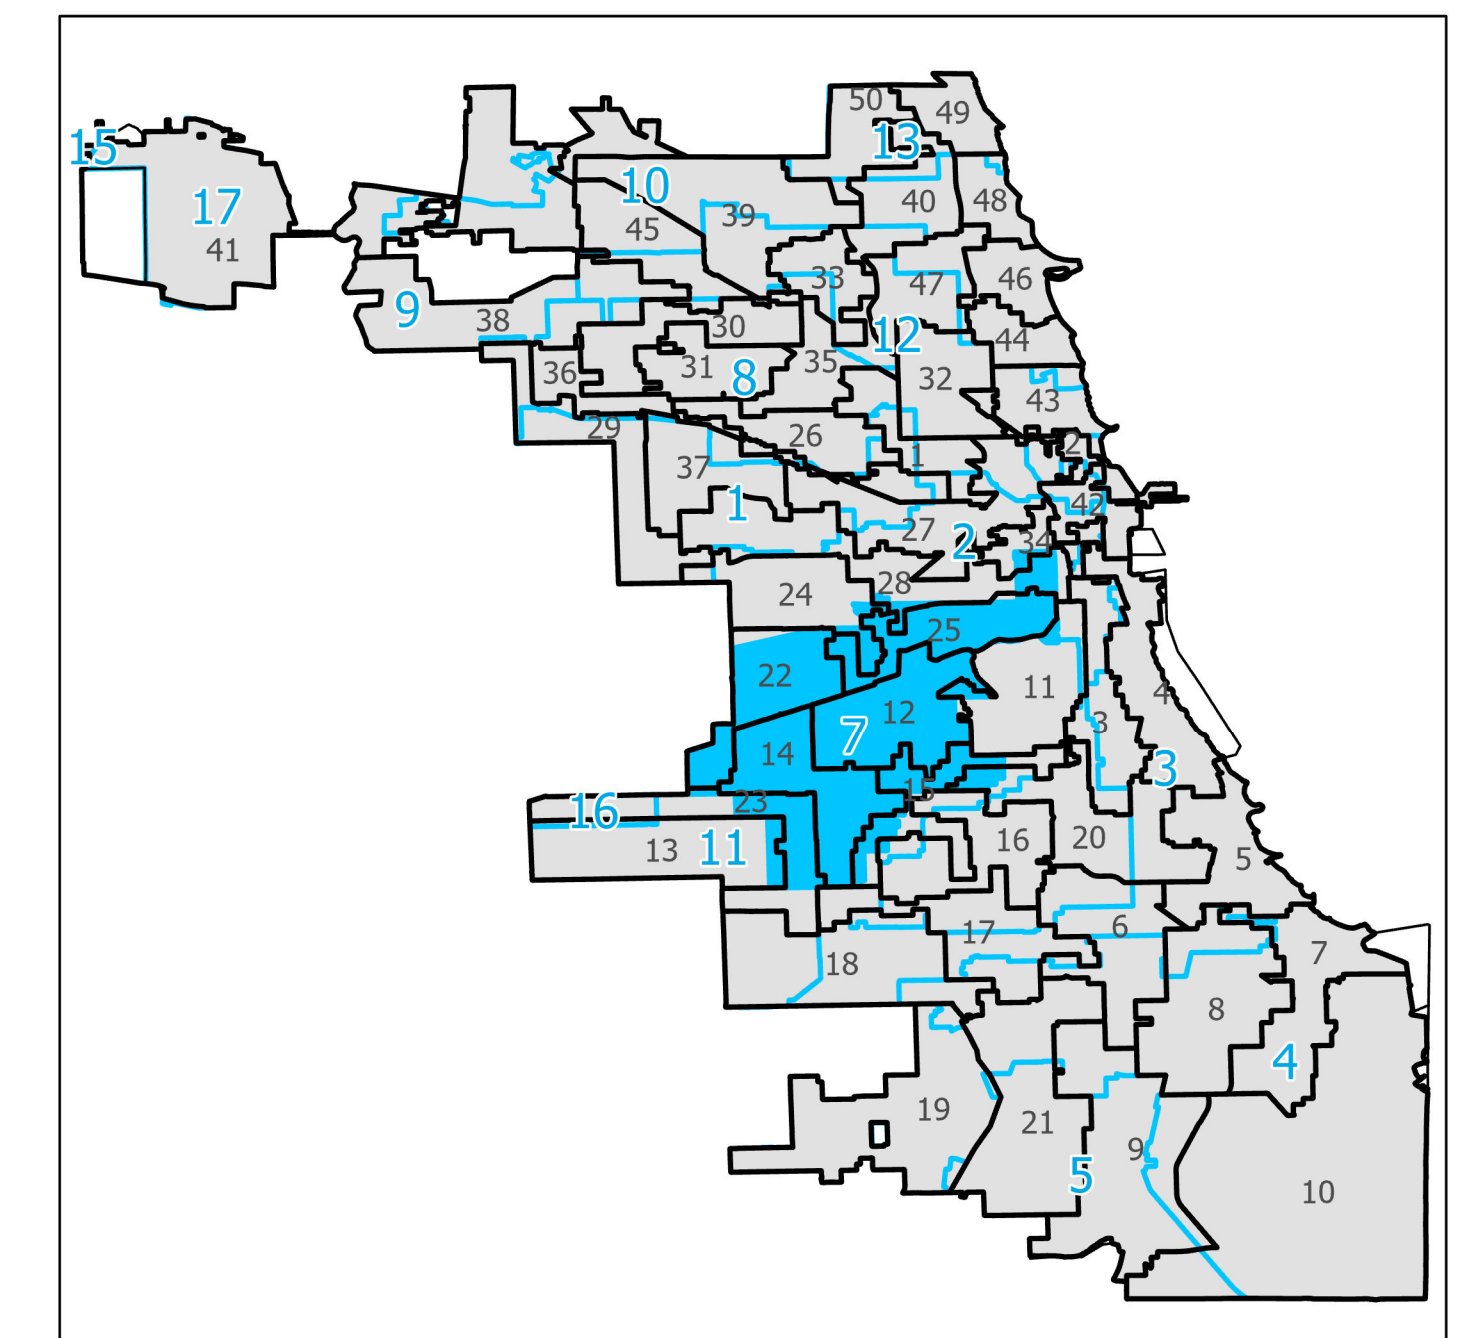

7th District Cook County Board

Lying wholly or partially within the jurisdiction of the Board of Election Commissioners

These district maps are current as of December 28, 2021 and are subject to change due to pending litigation and/or future legislation, referenda or corrections. Please check periodically for updated maps

Board of Elections - City of Chicago
69 W Washington, Suite 600, Chicago, IL 60602
312-269-7900
www.chicagoelections.gov

N
Scale: 1:20,000

- Legend
- Chicago Boundary
 - Chicago Wards
 - Cook County Districts