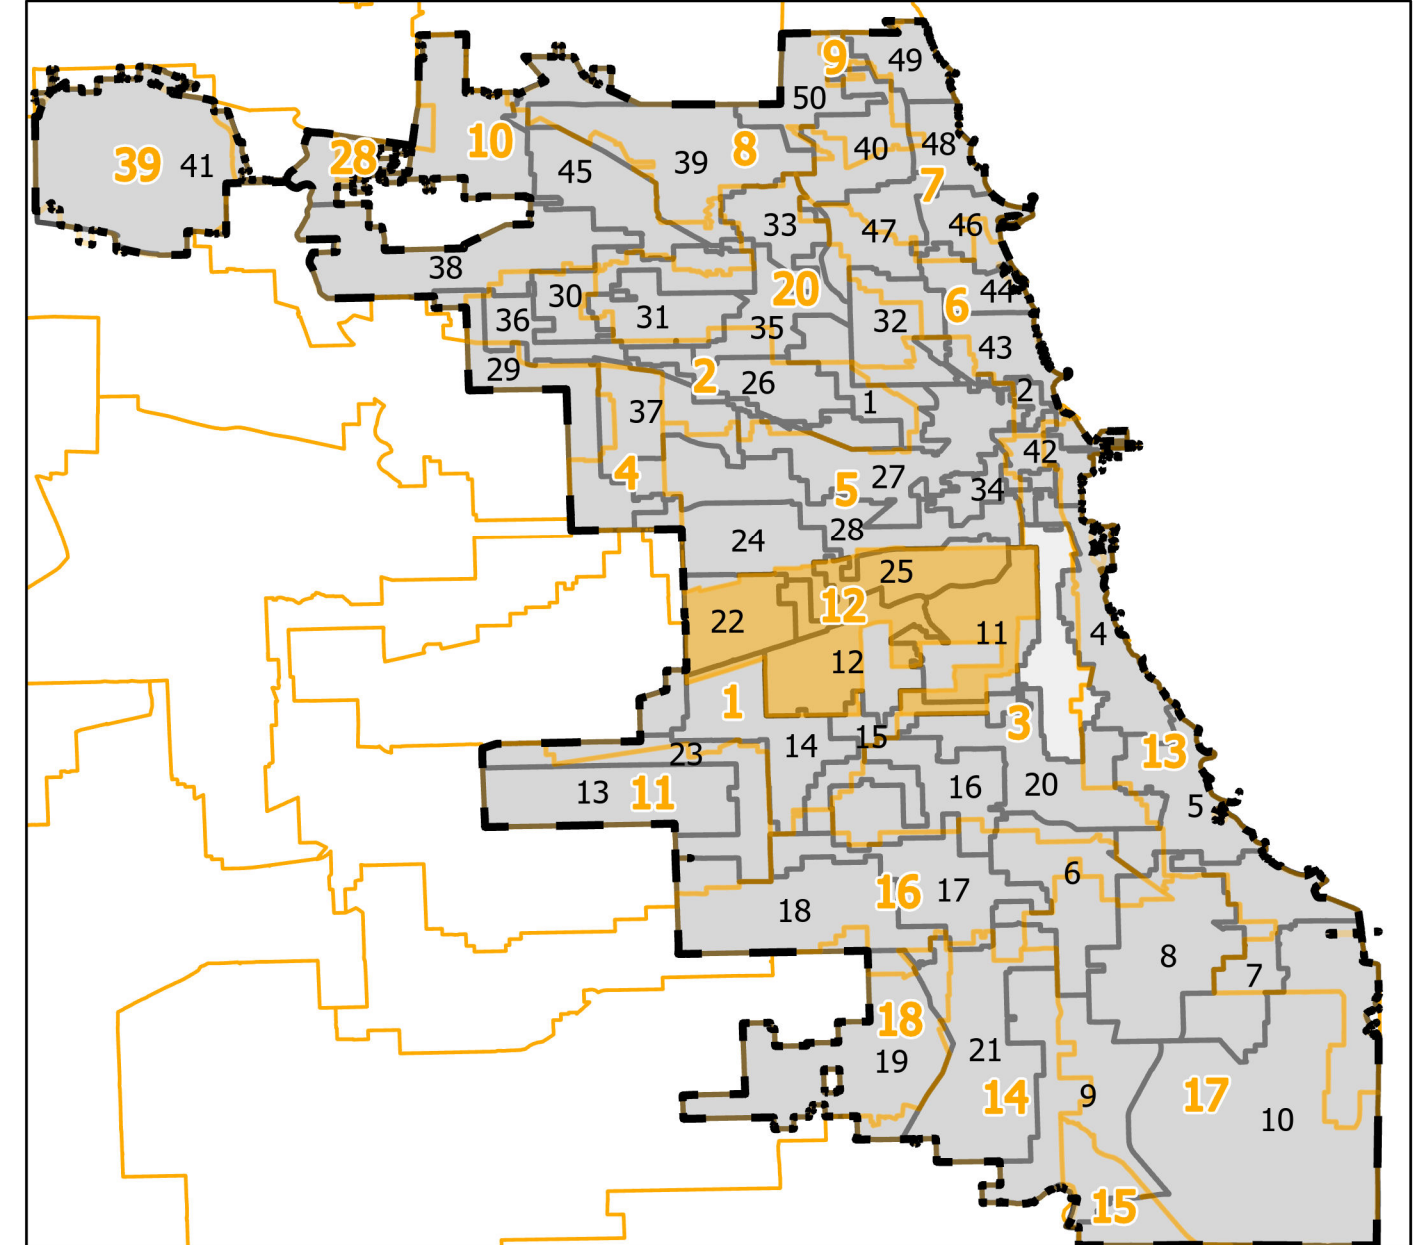

12th District State Senate

Lying wholly or partially within the jurisdiction of the Board of Election Commissioners

These district maps are current as of **December 28, 2021** and are subject to change due to pending litigation and/or future legislation, referenda or corrections. Please check periodically for updated maps

Board of Elections - City of Chicago
69 W Washington, Suite 600, Chicago, IL 60602
312-269-7900
www.chicagoelections.gov

Scale: 1:16,000

- Legend
- Chicago Boundary
 - State Senate Districts
 - Chicago Wards 2022