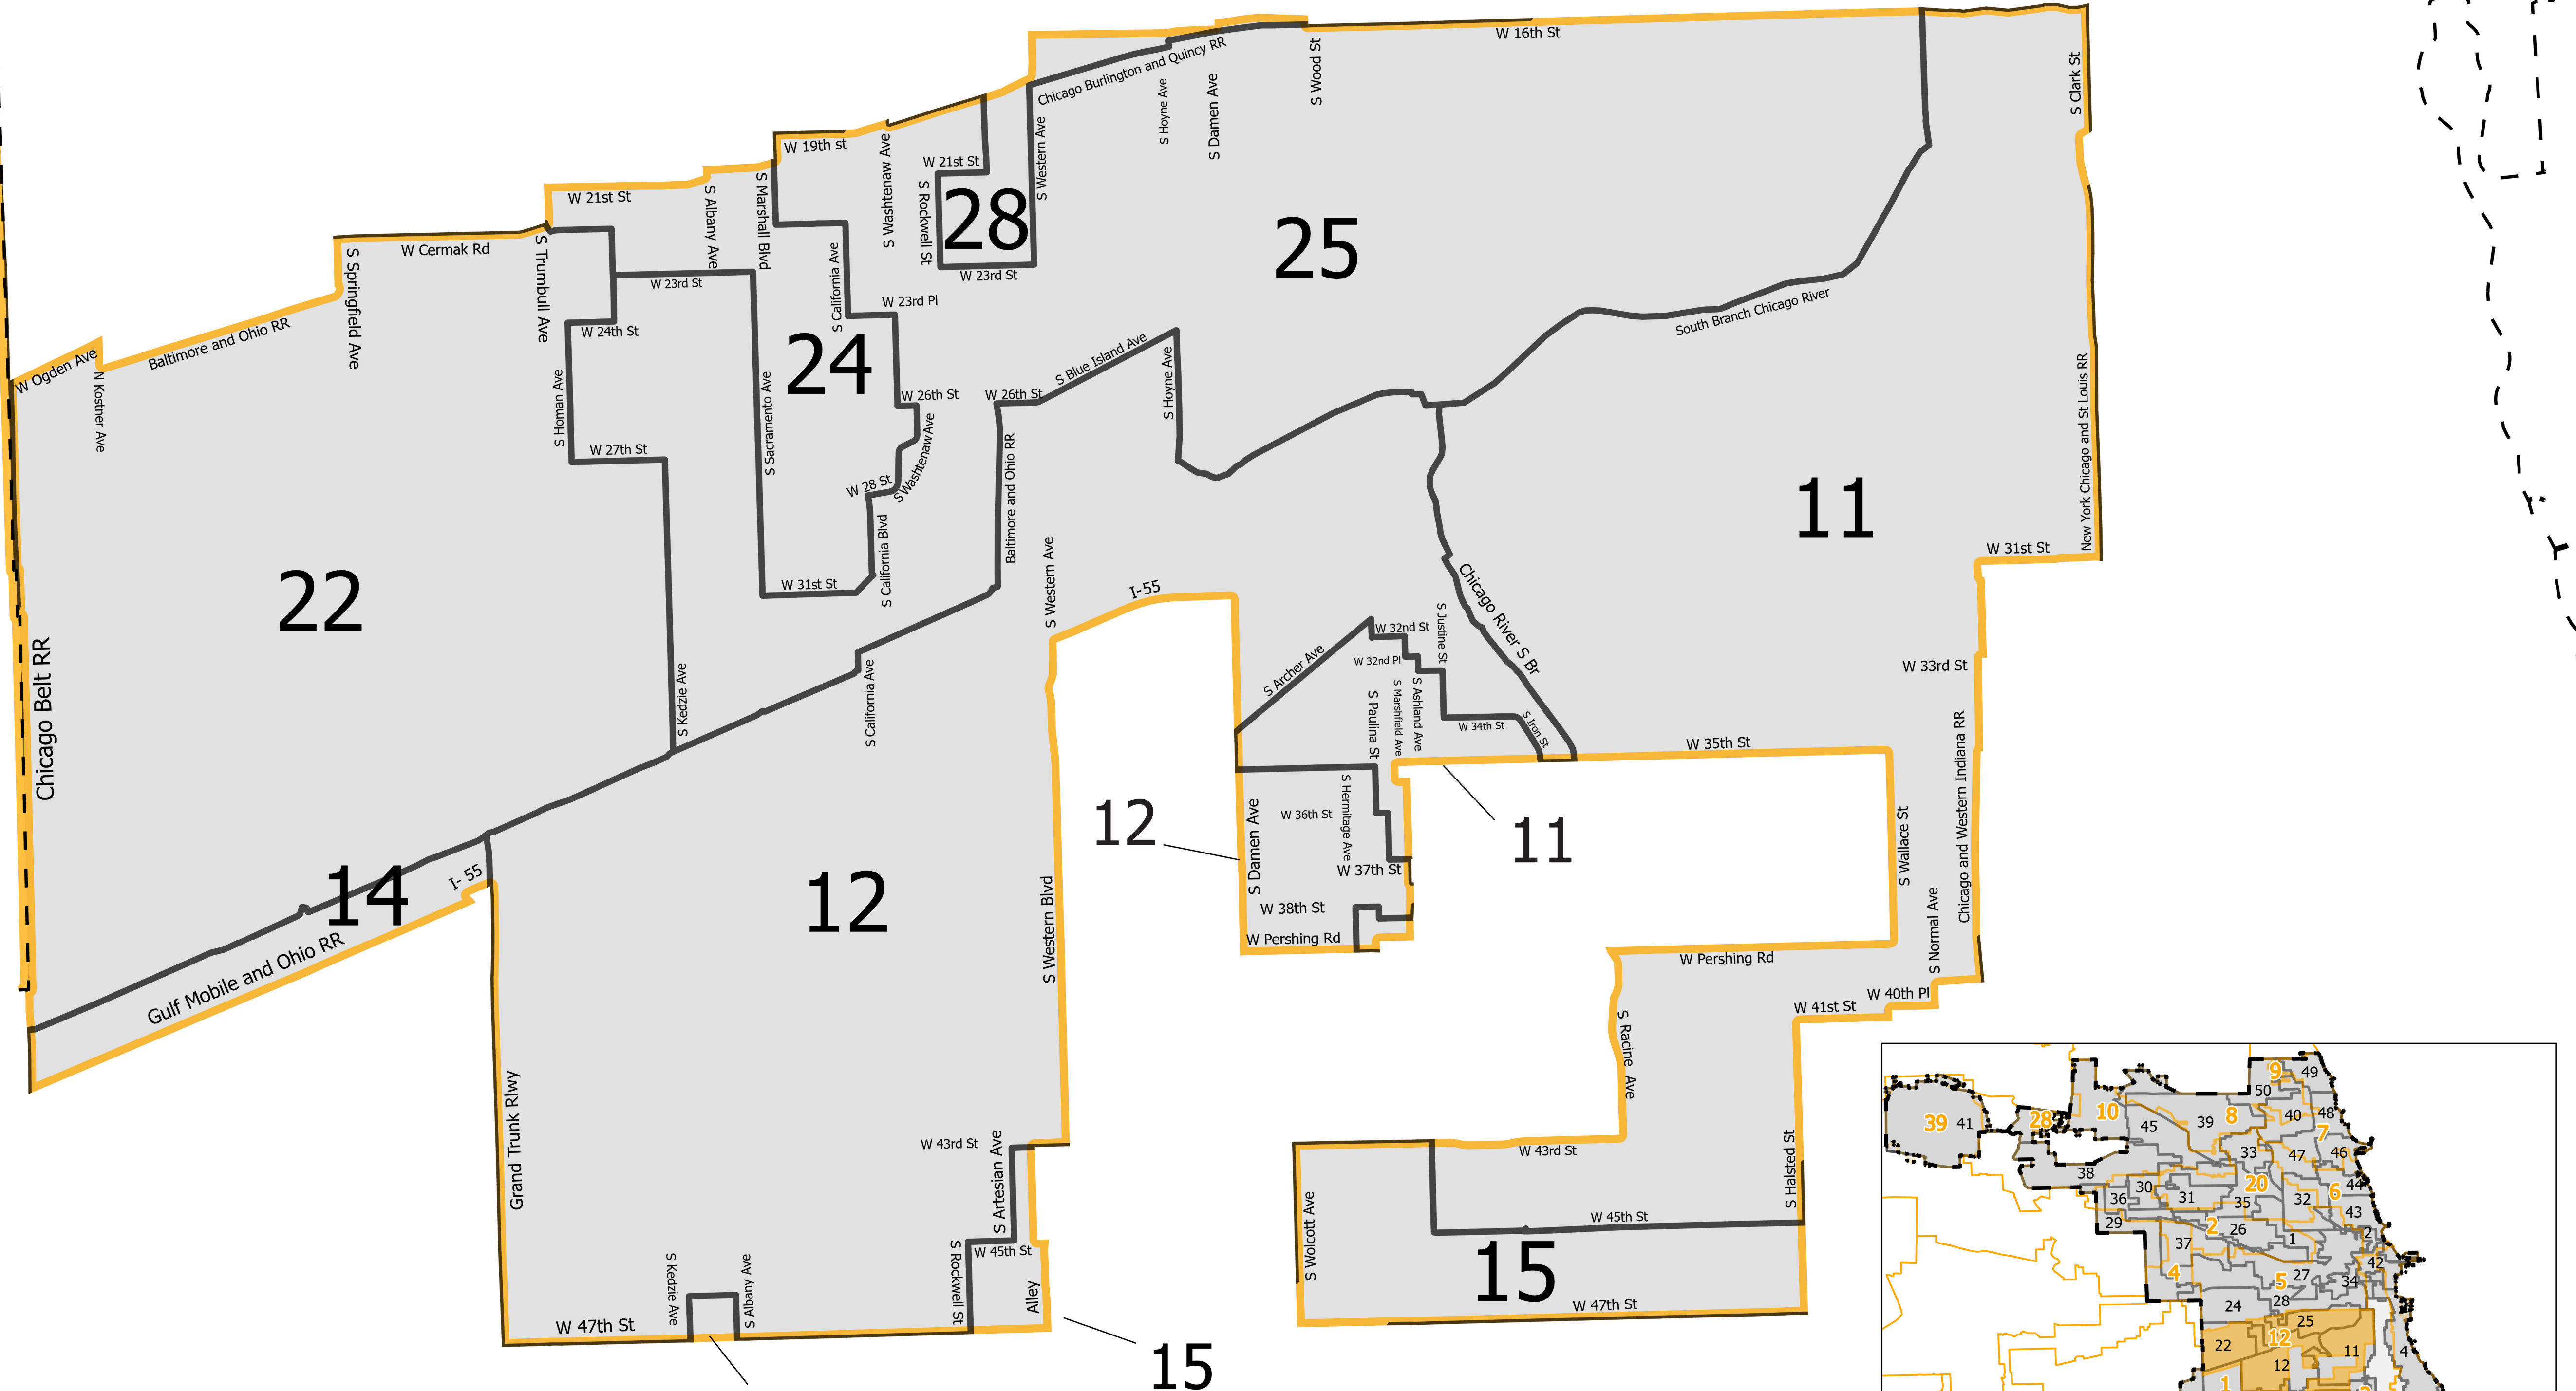

12th District State Senate

Lying wholly or partially within the jurisdiction of the Board of Election Commissioners

These district maps are current as of **December 28, 2021** and are subject to change due to pending litigation and/or future legislation, referenda or corrections. Please check periodically for updated maps

Board of Elections - City of Chicago
69 W Washington, Suite 600, Chicago, IL 60602
312-269-7900
www.chicagoelections.gov

Scale: 1:16,000

- Legend
- Chicago Boundary
 - State Senate Districts
 - Chicago Wards 2022