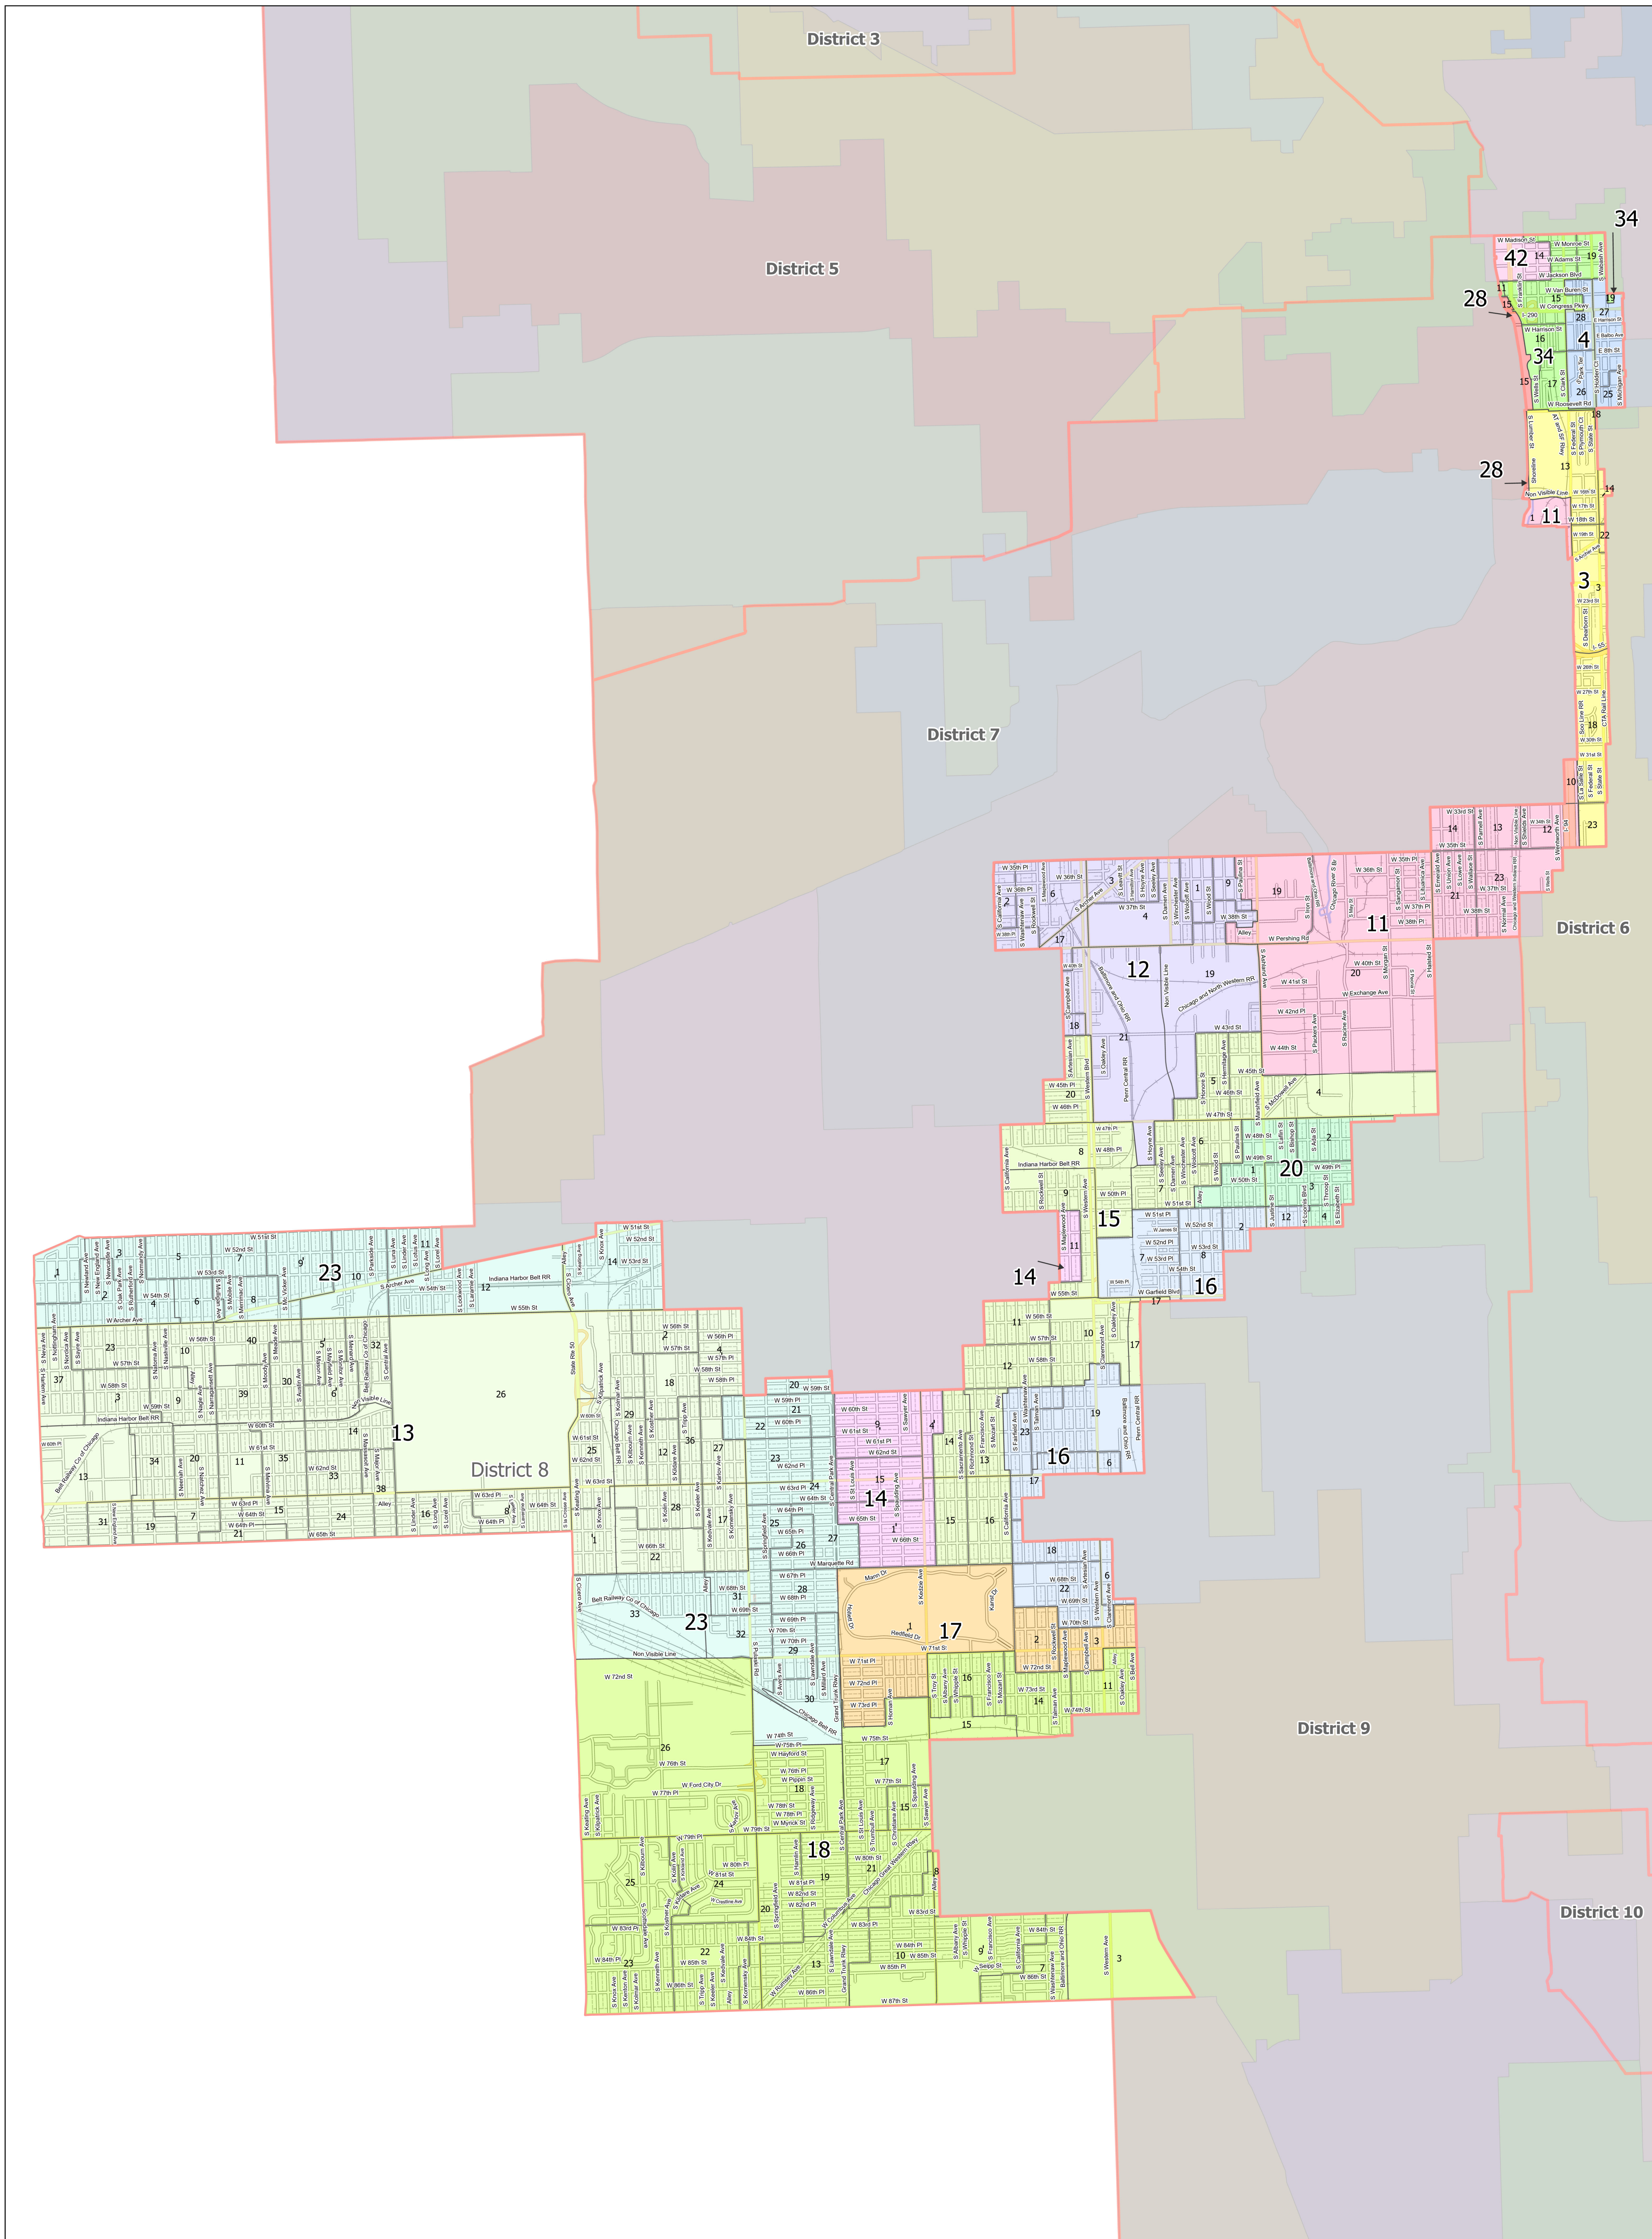

DISTRICT 8

with Sub Districts A & B

CHICAGO SCHOOL BOARD

Board of Elections - City of Chicago
 69 W Washington, Suite 600, Chicago, IL
 60602
 312-269-7900
www.chicagoelections.gov

- Legend**
- SCHOOL DISTRICT
 - SCHOOL DISTRICT
 - Sub District A
 - Sub District B
 - WARDS
 - WARDS
 - PRECINCTS
 - PRECINCTS
 - STREETS
 - Freeway
 - Major Street
 - Local Street
 - Ramp
 - Service Drive
 - Alley
 - Waterways
 - Railroad

Scale: 1:26,000
 CPS 2024 School Board Districts

"For purposes of selection of members of the Chicago Board of Education, the City of Chicago shall be divided into 10 districts, and each of those 10 districts shall be subdivided into 2 sub districts....
 Until January 15, 2027, each district shall be represented by one member who is elected at the 2024 general election to a 2-year term that begins January 15, 2025 and one member who is appointed by the Mayor by no later than December 16, 2024 to a 2-year term that begins January 15, 2025. Each elected member shall reside within the district that the member represents, and each appointed member shall reside both within the district that the member represents and outside of the sub district within which the elected member of the district resides."

STREETS

- Freeway
- Major Street
- Local Street
- Ramp
- Service Drive
- Alley
- Waterways
- Railroad

PRECINCTS

- PRECINCTS

Scale: 1:26,000