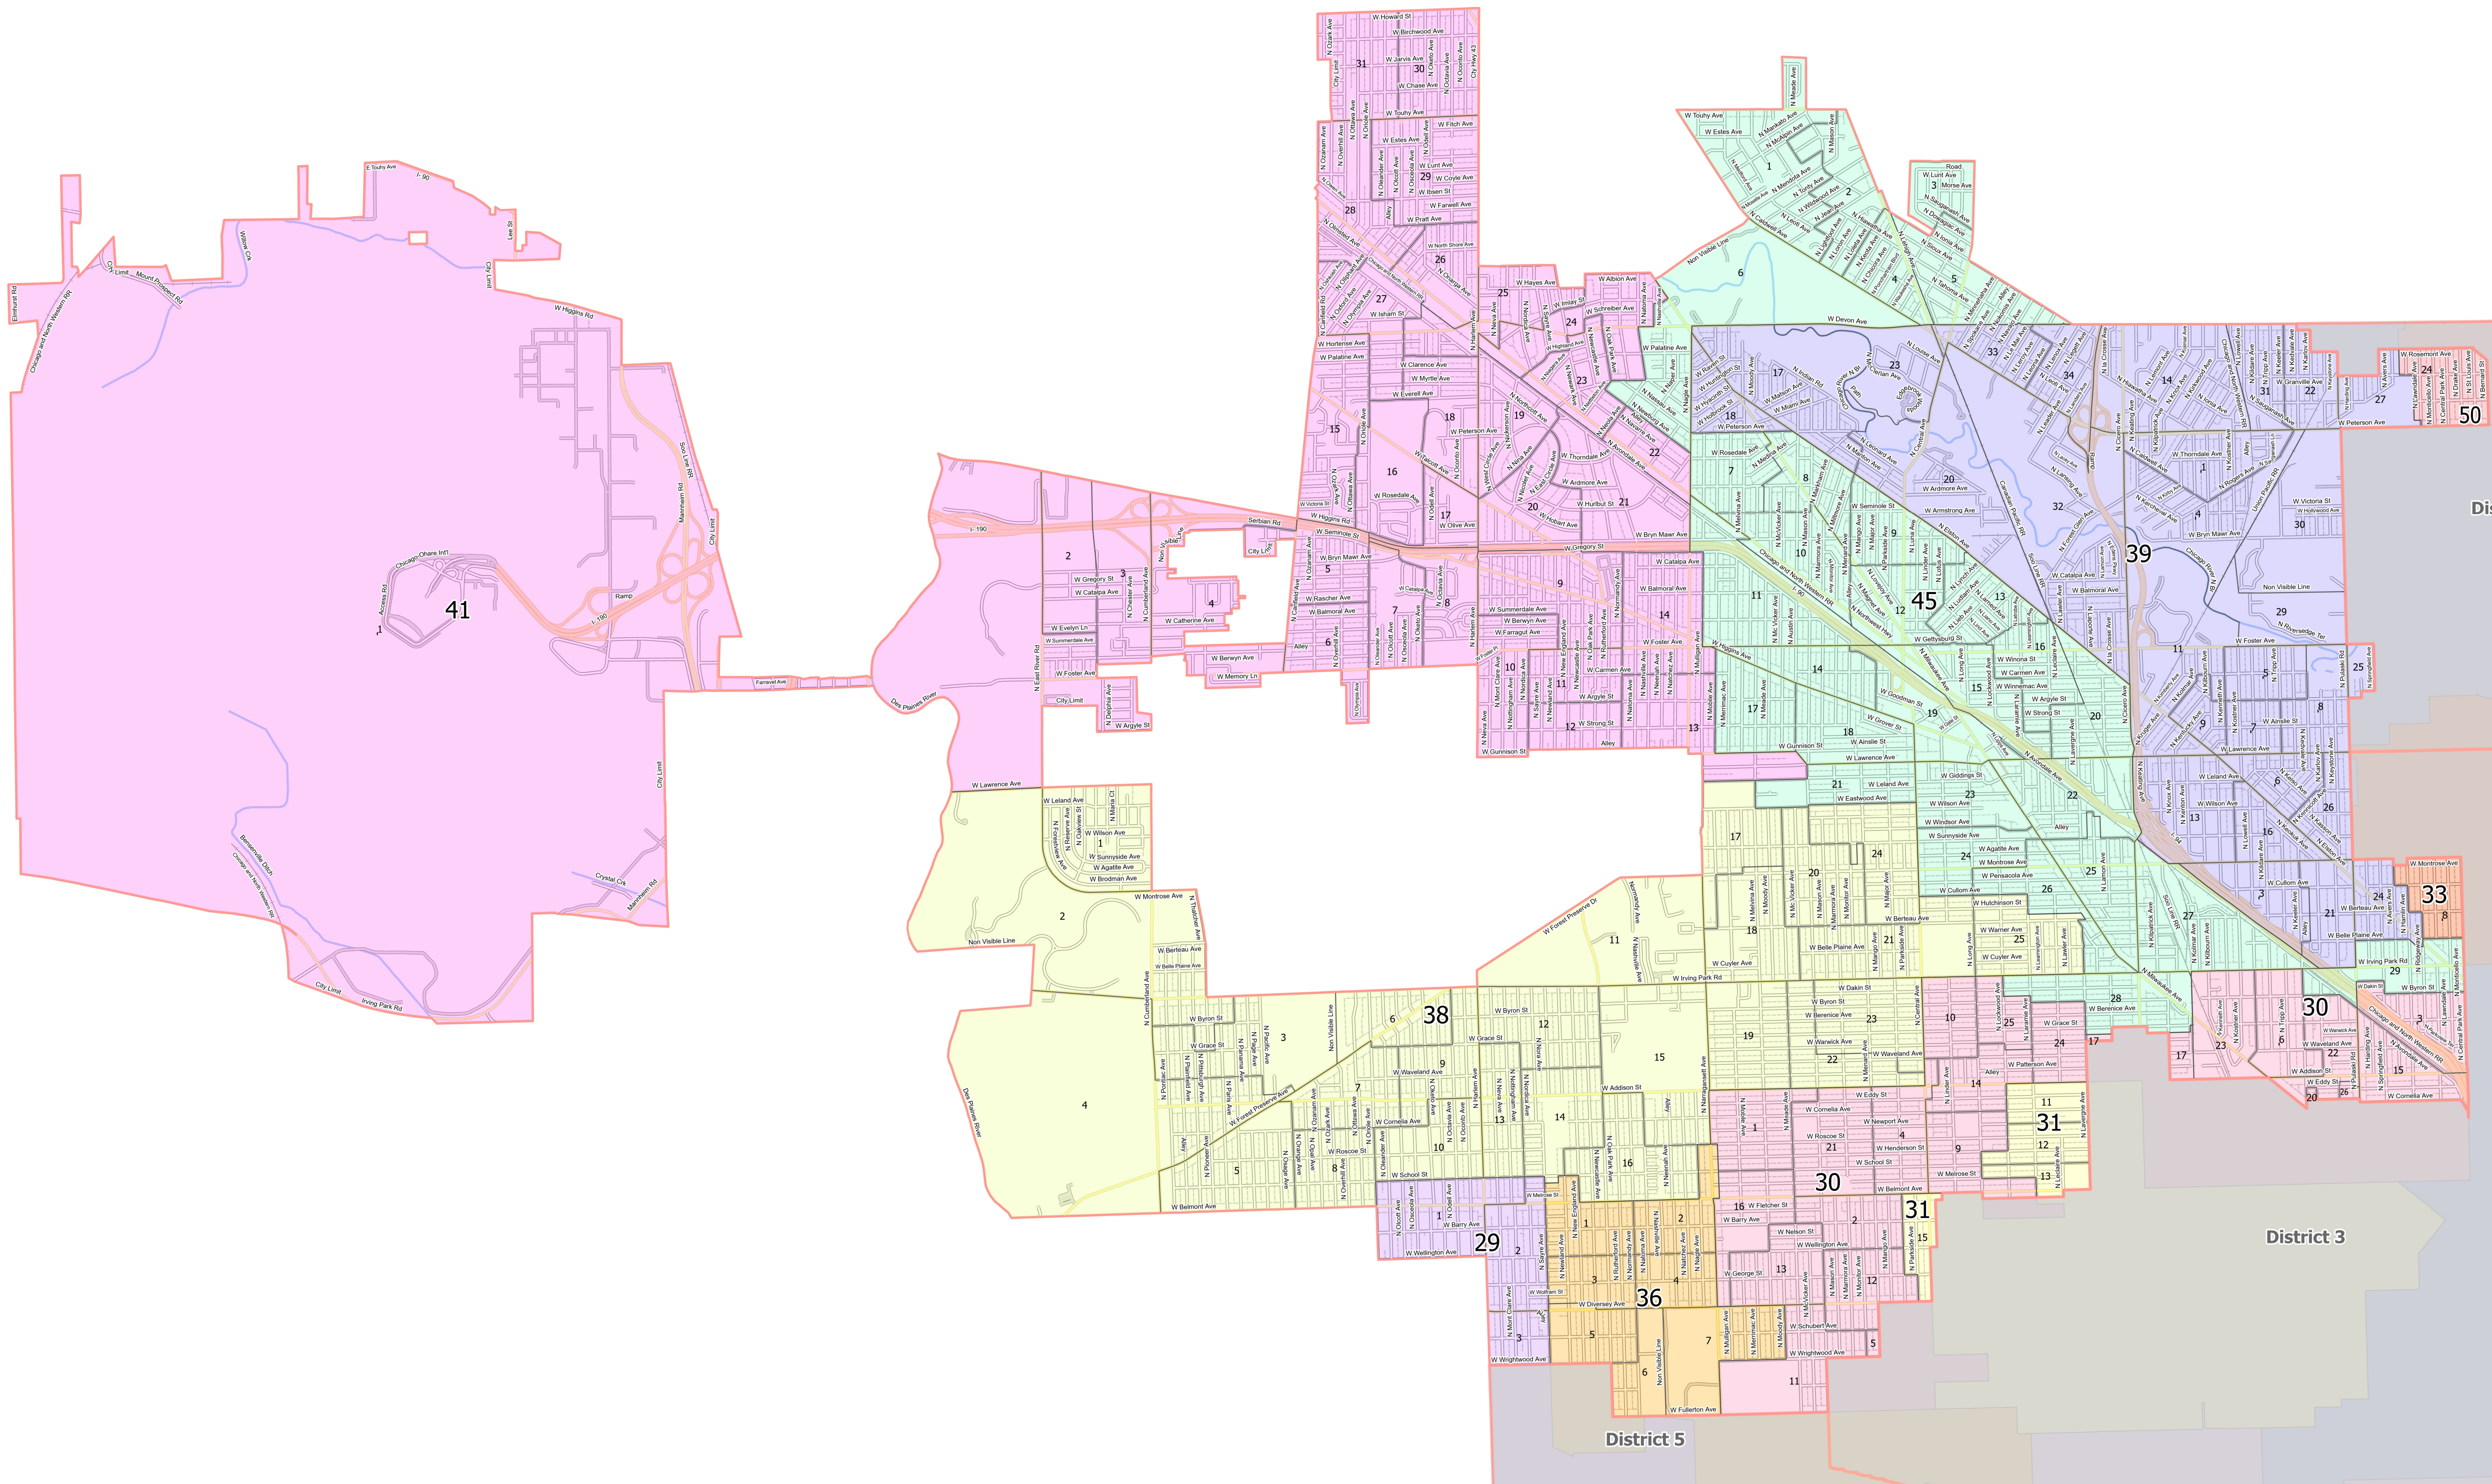

CPS SCHOOL BOARD DISTRICT 1

Number of Wards:10
Number of Precincts:151

CPS School Board Districts 2024

Board of Elections - City of Chicago
69 W Washington, Suite 600, Chicago, IL 60602
312-269-7900
www.chicagoelections.gov

These aldermanic ward maps are current as of the redistricting ordinance adopted by the Chicago City Council on May 19, 2022, and the wards are subject to change and/or corrections. Please check periodically for updated maps.

Legend

WARDS	39	Major Street
1	40	Local Street
26	41	Ramp
29	45	Service Drive
30	50	Alley
31	SCHOOL DISTRICTS	Waterways
33	SCHOOL DISTRICTS	Railroad
35	STREETS	PRECINCTS
36	Freeway	PRECINCTS
37		
38		

Scale: 1:23,000