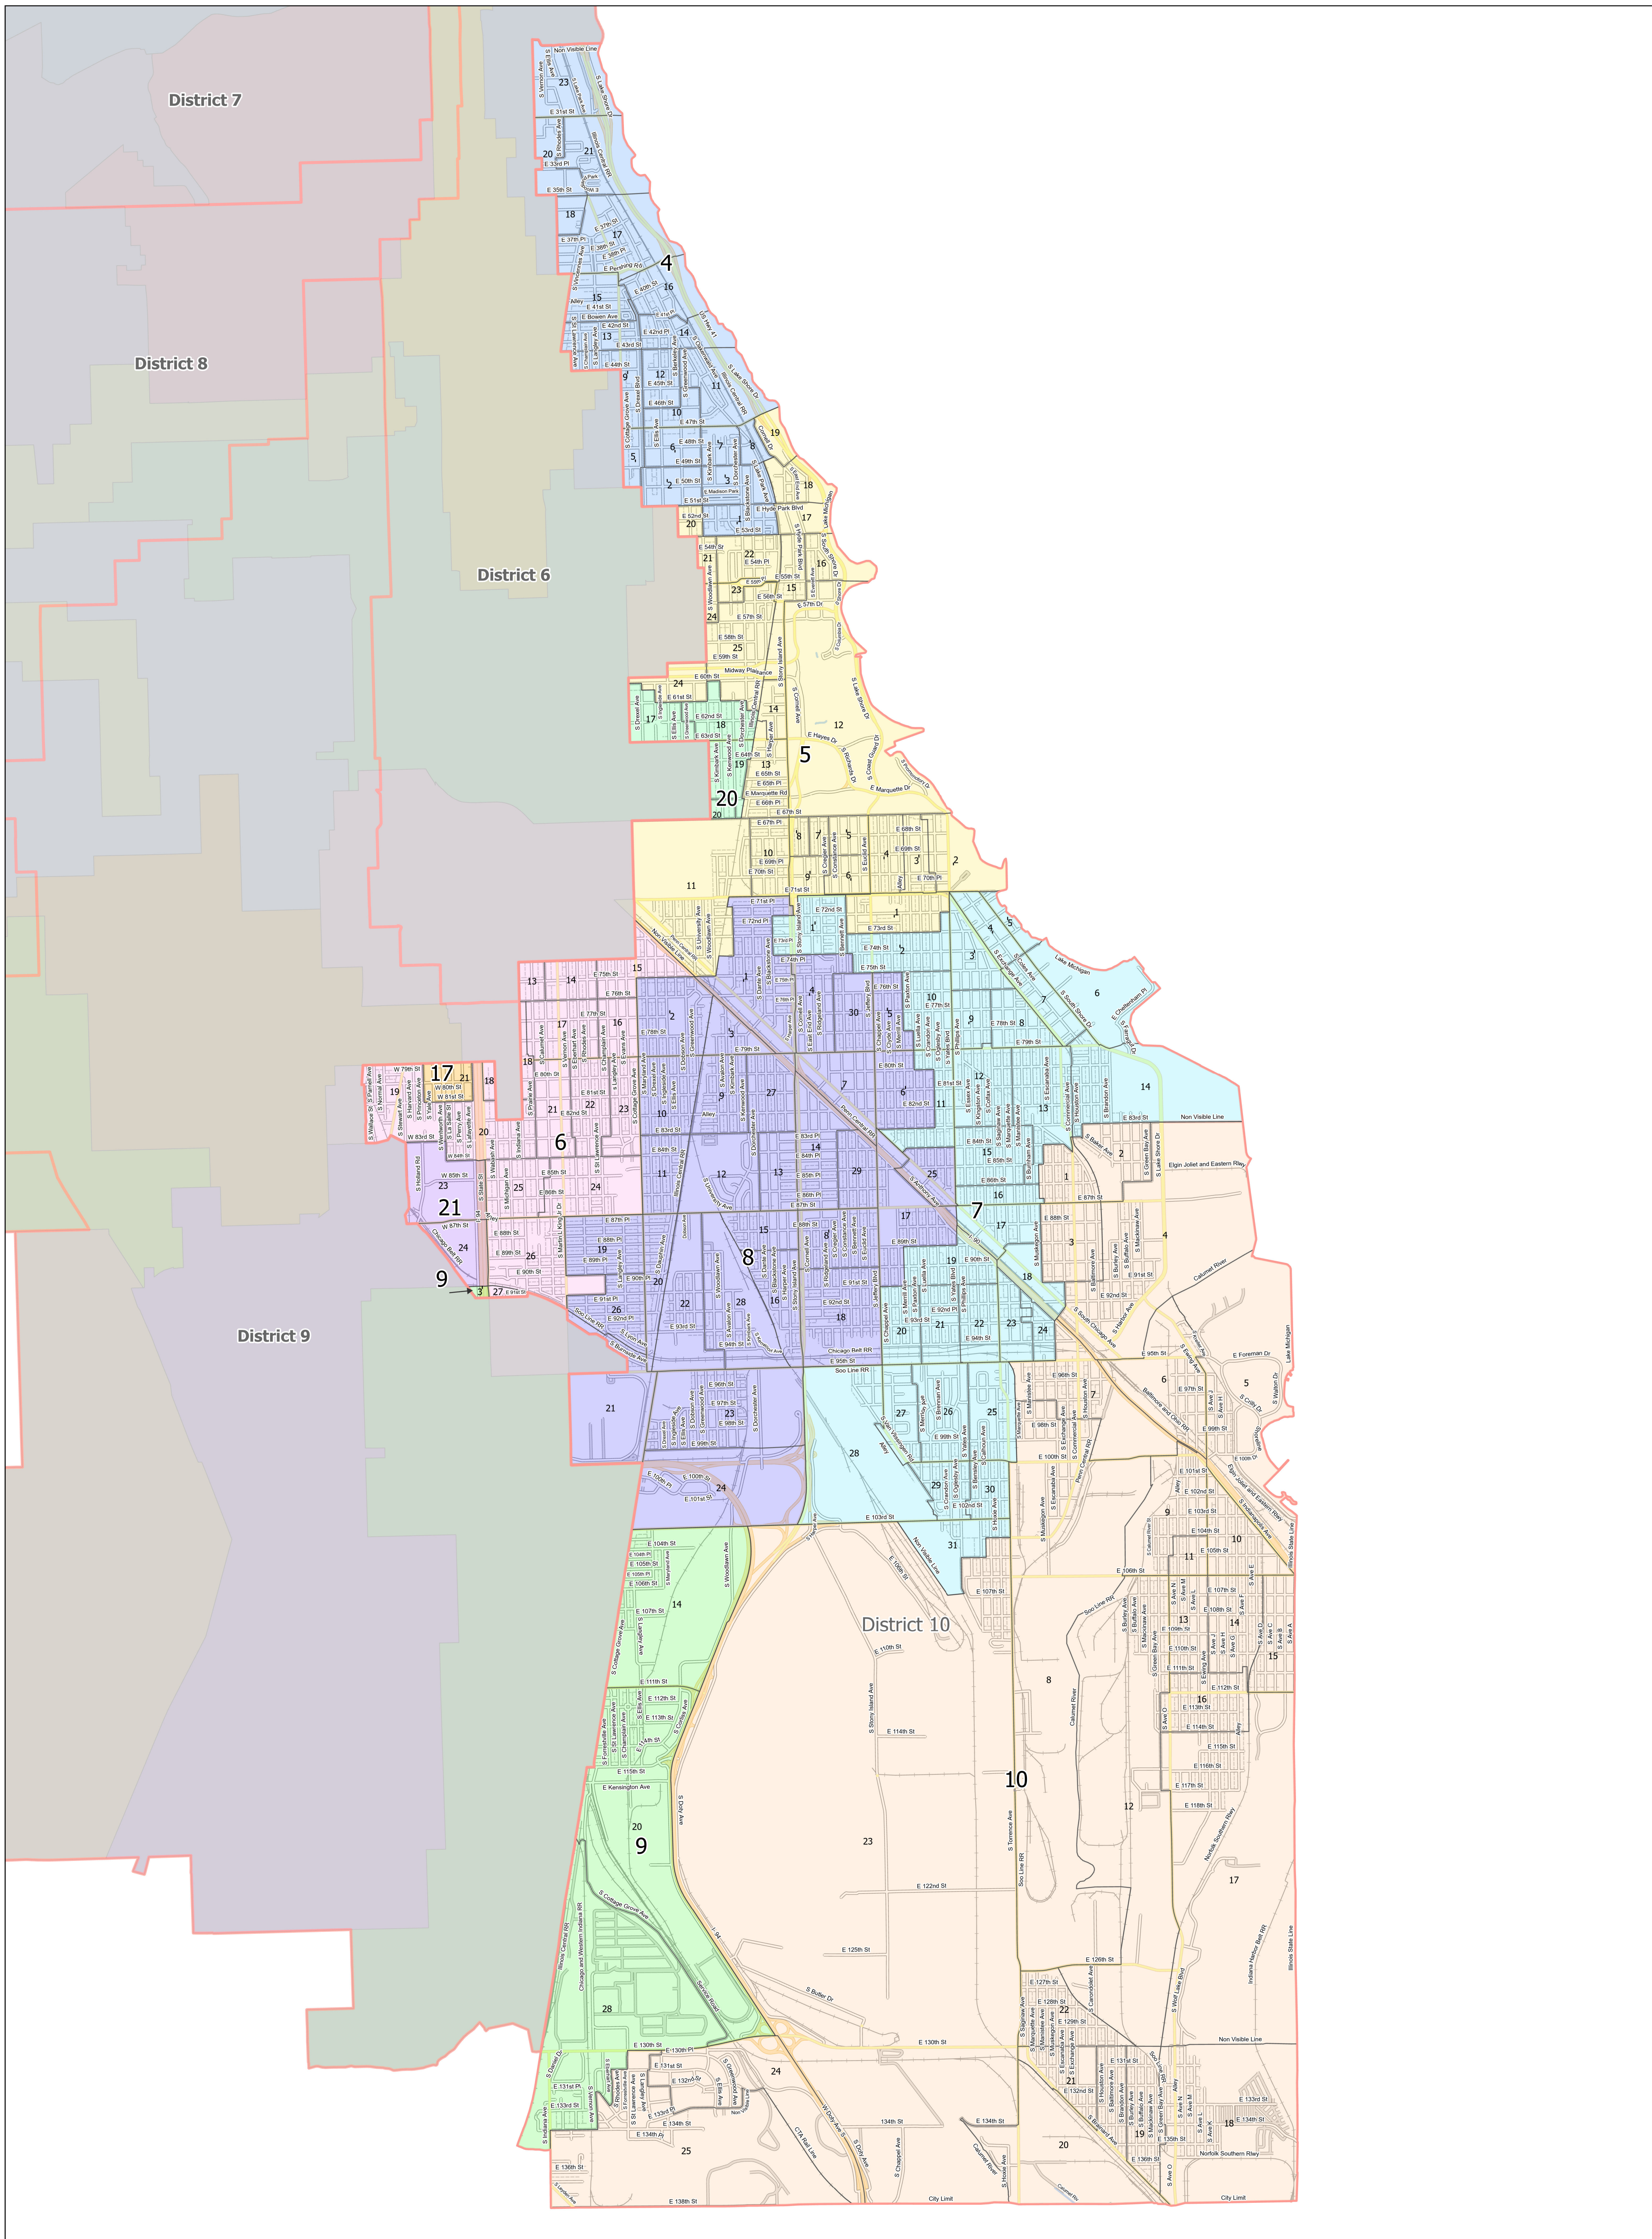

CPS SCHOOL BOARD DISTRICT 10

Number of Wards: 10

Number of Precincts: 157

Board of Elections - City of Chicago
69 W Washington, Suite 600, Chicago, IL 60602
312-269-7900
www.chicagoelections.gov

These aldermanic ward maps are current as of the redistricting ordinance adopted by the Chicago City Council on May 19, 2022, and the wards are subject to change and/or corrections. Please check periodically for updated maps.

Legend

WARDS

- 3
- 4
- 5
- 6
- 7
- 8
- 9
- 10
- 11
- 12

SCHOOL DISTRICTS

- 15
- 16
- 17
- 18
- 19
- 20
- 21
- 25

STREETS

- Freeway
- Major Street
- Local Street
- Ramp
- Service Drive
- Alley
- Waterways
- Railroad

PRECINCTS

- PRECINCTS

Scale: 1:29,000