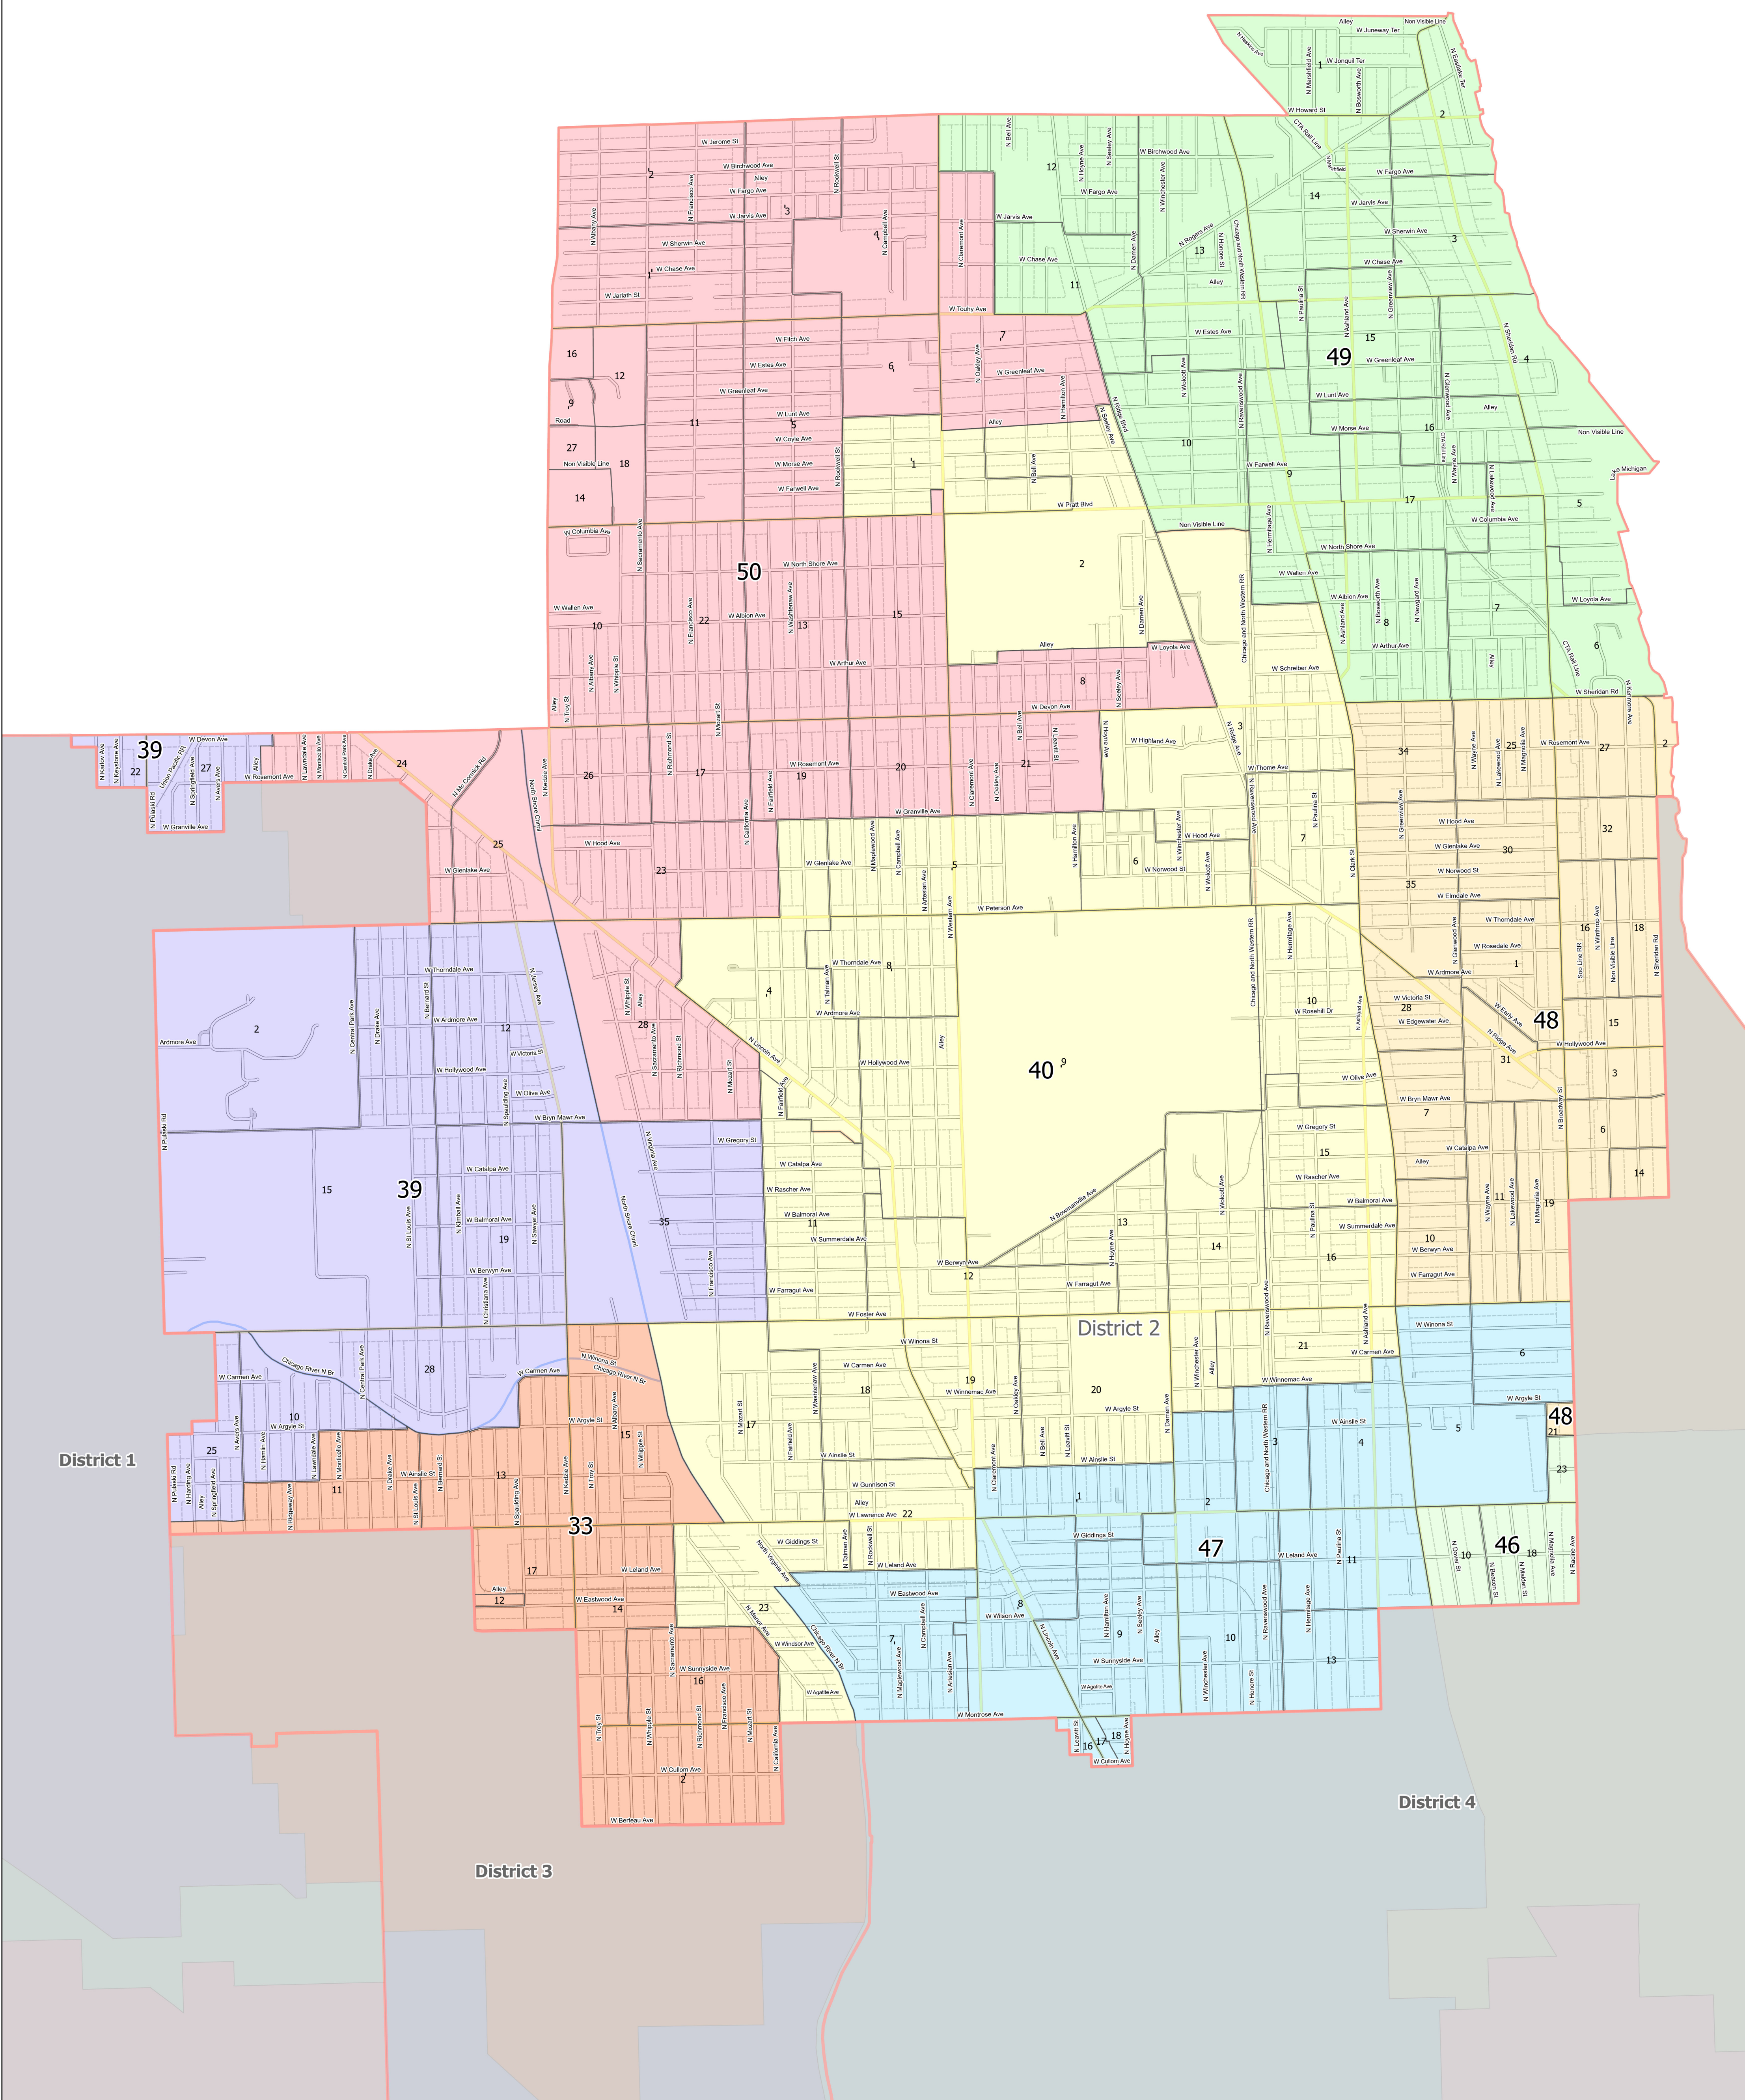

DISTRICT 2

with Sub Districts A & B

CHICAGO SCHOOL BOARD

Board of Elections - City of Chicago
69 W Washington, Suite 600, Chicago, IL
60602
312-269-7900
www.chicagoelections.gov

- Legend**
- SCHOOL DISTRICT
 - SCHOOL DISTRICT
 - Sub District A
 - Sub District B
- WARDS
 - WARDS
- PRECINCTS
 - PRECINCTS
- STREETS
 - Freeway
 - Major Street
 - Local Street
 - Ramp
 - Service Drive
 - Alley
 - Waterways
 - Railroad

Scale: 1:12,000
CPS 2024 School Board Districts

"For purposes of selection of members of the Chicago Board of Education, the City of Chicago shall be divided into 10 districts, and each of those 10 districts shall be subdivided into 2 sub-districts....
Until January 15, 2027, each district shall be represented by one member who is elected at the 2024 general election to a 2-year term that begins January 15, 2025 and one member who is appointed by the Mayor by no later than December 16, 2024 to a 2-year term that begins January 15, 2025. Each elected member shall reside within the district that the member represents, and each appointed member shall reside both within the district that the member represents and outside of the sub district within which the elected member of the district resides."

CPS SCHOOL BOARD DISTRICT 2

Number of Wards: 8
 Number of Precincts: 125

Board of Elections - City of Chicago
 69 W Washington, Suite 600, Chicago, IL 60602
 312-269-7900
www.chicagoelections.gov

These aldermanic ward maps are current as of the redistricting ordinance adopted by the Chicago City Council on May 19, 2022, and the wards are subject to change and/or corrections. Please check periodically for updated maps.

Legend

WARDS	47	Major Street
30	48	Local Street
33	49	Ramp
35	50	Service Drive
39		Waterways
40		Railroad
44		SCHOOL DISTRICTS
45		SCHOOL DISTRICTS
46		STREETS
		Freeway
		PRECINCTS

Scale: 1:12,000